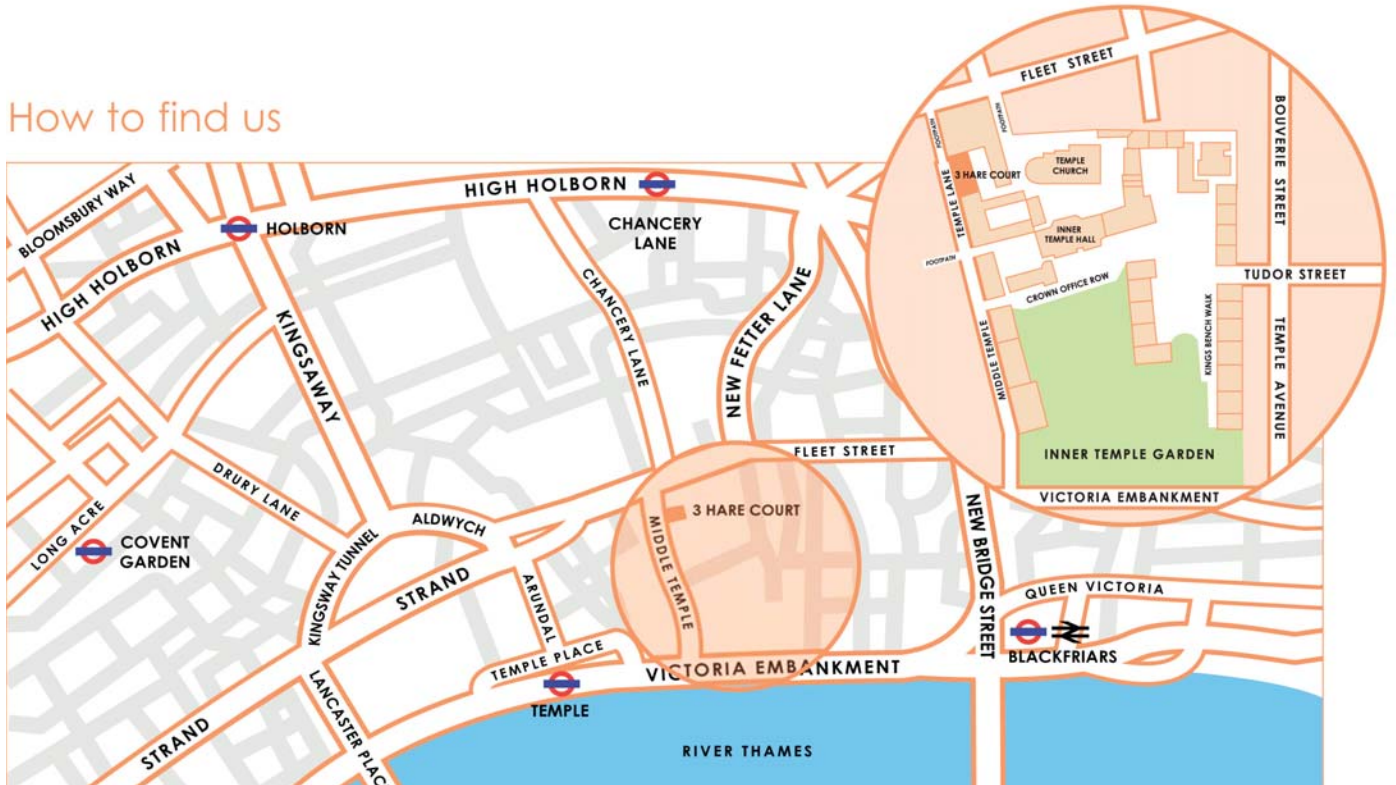

# 3 HARE COURT

## How to find us

3 Hare Court is situated in the Temple, as shown in the map.

There is no parking in the Temple for visitors, although we can make special arrangements for those with disabilities. There are parking meters in the surrounding streets, for example in the vicinity of Temple Underground Station.

The closest and most convenient place to be dropped by car or taxi is the south side of Fleet Street, at the entrance to middle Temple Lane. The entrance to 3 Hare Court is about 50 yards down Middle Temple Lane, on the left.

The nearest Underground Station is Temple (5 minutes walk).